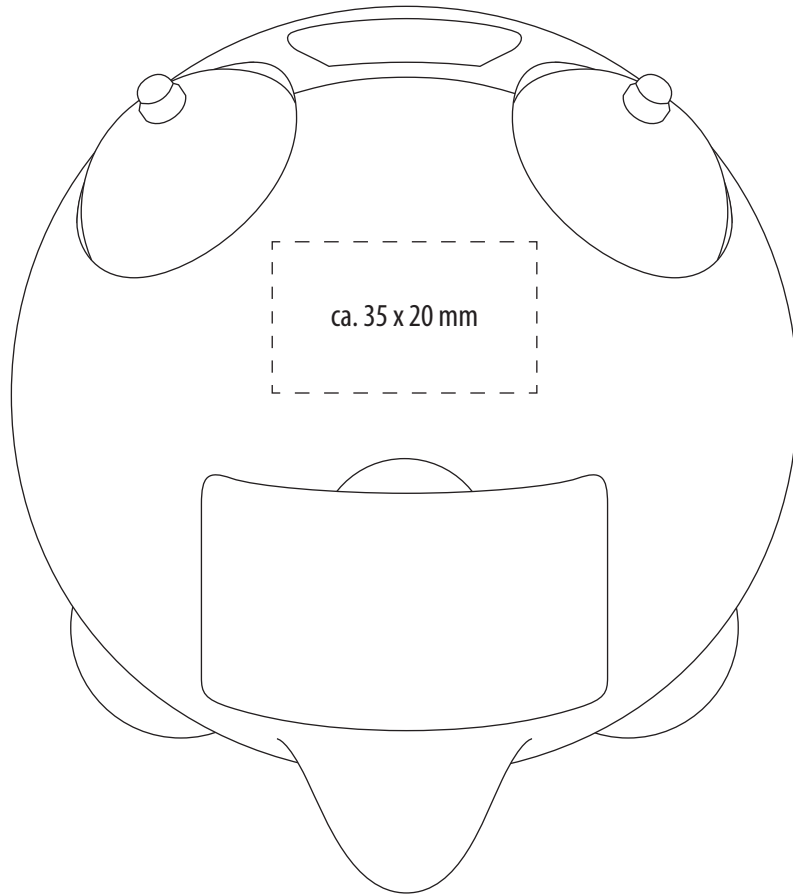

ALARM CLOCK **REEVES-ZAPALA** (51948)

PAD PRINT